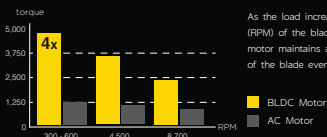

bianco dipuro

commercial

BY VEDEC

German Technology & Italian Design Sensibility

European first-class brand Bianco di Puro specializes in high-grade kitchen appliances. Bianco di Puro's products are designed by Lorenzo Ruggieri & Innocenzo Rilino.

BLDC Motor

Brushless direct current (BLDC) motor is extremely durable. It is free from mechanical wearing and overheating as in AC motor. The motor also creates an extra-long operation life. It ensures long years of professional performance.

2000W
blending power
1200W
energy use

5-Year Warranty

Brake System

The instant brake system makes your power blender more durable. It keeps the bearing always in a good shape.

Ultra-High Torque

BLDC motor boosts 400% torque power than traditional AC power blender. It can easily turn stiff ingredients into extremely fine mixtures.

Efficient Energy

It saves more than 30% of power consumption while comparing with normal AC motor blender.